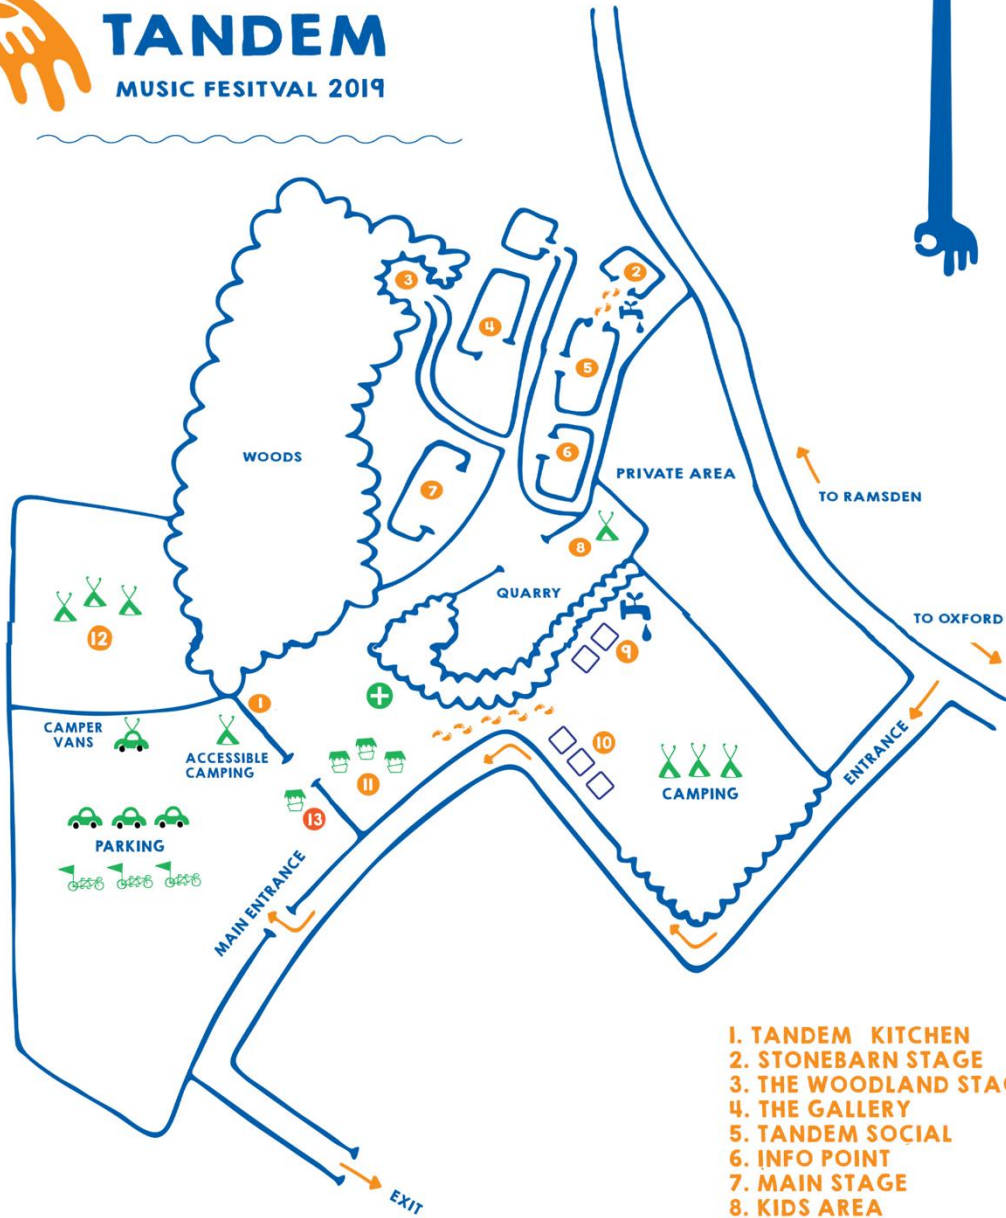

Saturday 22 June	Minibus)
Oxford Train Station	09.45
Charlbury Train Station	10.45
Oxford Train Station	11.45
Site (leave for Oxford Train Station)	00:30

Sunday 23 June	Bus 1 (big bus)	Bus 2 (Minibus)
Tandem Festival (leave for Oxford Train Station)	18.00	
Tandem Festival (leave for Oxford Train Station)		19.00
Tandem Festival (leave for Oxford Train Station)		21.00

TANDEM

MUSIC FESTIVAL 2019

1. TANDEM KITCHEN
2. STONEBARN STAGE
3. THE WOODLAND STAGE
4. THE GALLERY
5. TANDEM SOCIAL
6. INFO POINT
7. MAIN STAGE
8. KIDS AREA
9. SHOWERS
10. TOILETS
11. MARKET PLACE
12. WELLBEING AREA
13. BOX OFFICE

FIRST AID 
WATER POINT 